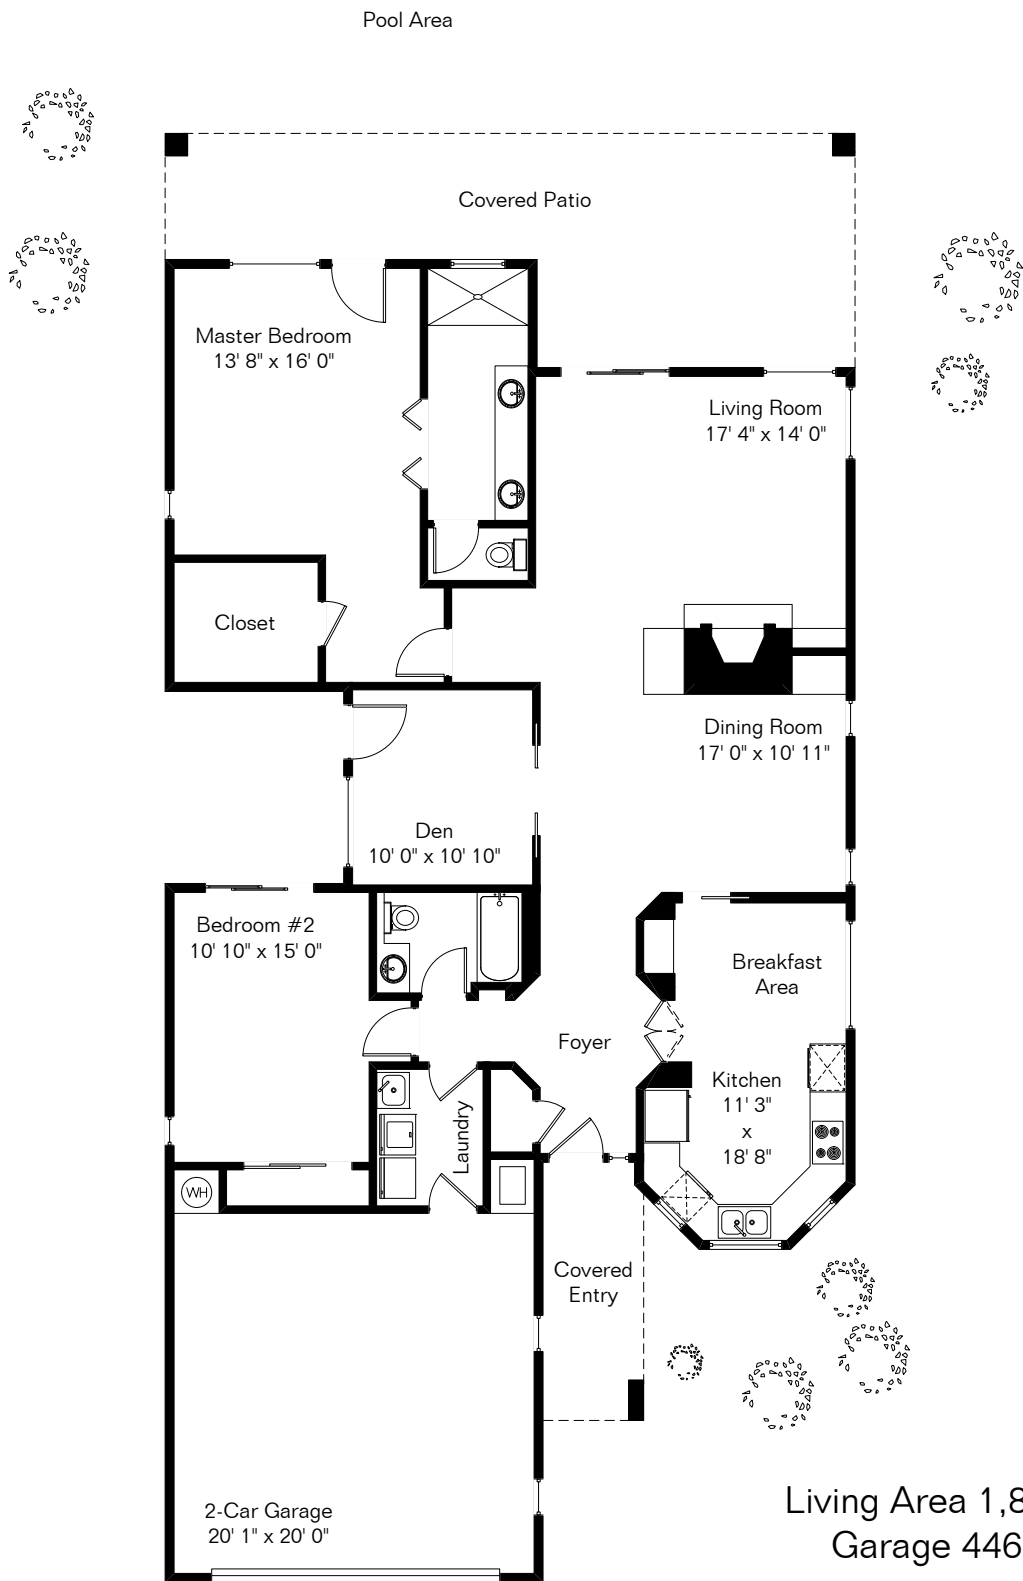

The square footages and room size information are deemed to be reliable but are not guaranteed and should be independently verified.

6012 N Misty Ridge Dr

Site Visit May 2014

0 ft. 6 ft. 10 ft. 20 ft.

Copyright 2014 Floor Plans First! LLC
All Rights Reserved.

www.FloorPlansFirst.com

Toll Free (877) 887-1500
Voice (520) 881-1500
Fax (520) 791-7701